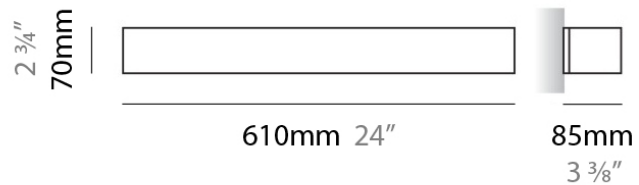

TOY SURFACE

D83286-PSS

GENERAL

Series: Toy

Brand: Panzeri

Division: Design

Mounting Type: Surface

Mounting Location: Wall

PHYSICAL

Shape: Rectangle

Length (mm): 610

Length (in): 24

Height (mm): 70

Height (in): 2 ³/₄

Extension (mm): 85

Extension (in): 3 ³/₈

Light Distribution: Direct / Indirect

Weight (kg): 1.8

Weight (lbs): 4

Diffuser: Frost White Glass

Fixture Material: Metal

ELECTRICAL

Lamp Type: LED

Input Wattage (W): 35

Driver Included: Yes

Driver Type: Integral LED driver, 500mA (Dimming and 277V options available with remote driver sold separately)

LED

Color Temperature (°K): 3000

Max. Delivered Lumen (lm): 2814

CRI: >80 CRI

OPTICAL

RATINGS AND CERTIFICATIONS

Certified By: CSA Certified to UL and CSA Standards

IP rating: IP20